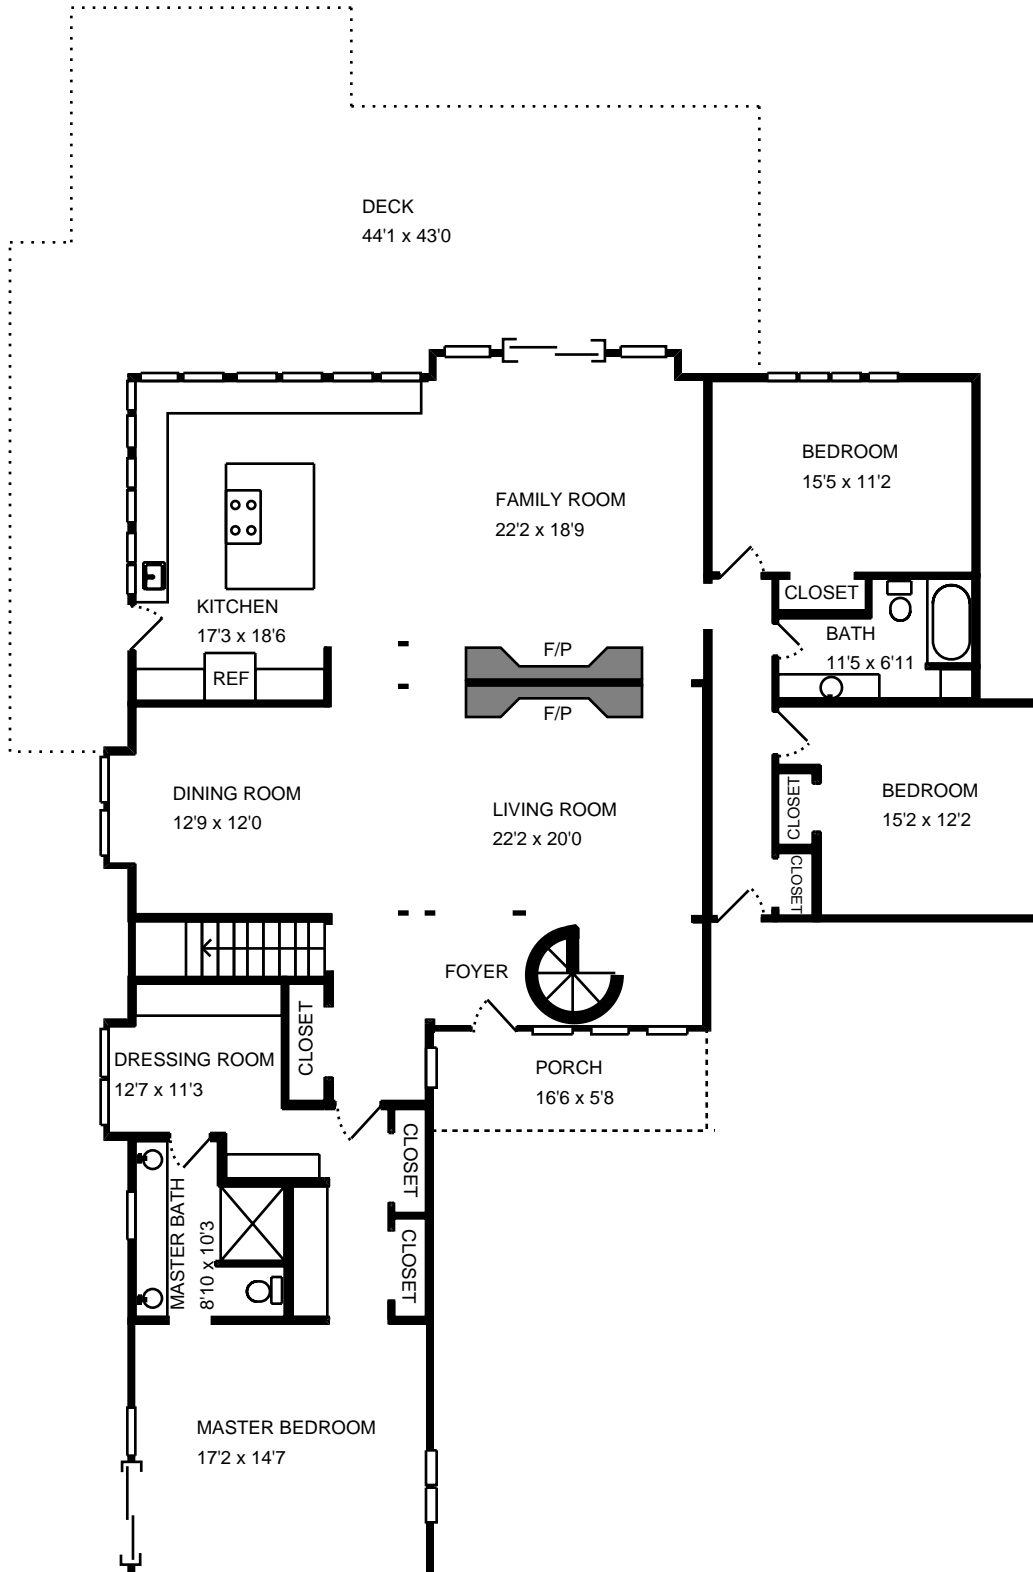

Property Address:  
3302 Kenny Ct  
Edgewater, MD 21037

Measure #13923403

Property Address:  
3302 Kenny Ct  
Edgewater, MD 21037

Measure #13923403

Total interior square footage on page: 2307 sf

The interior square footage listed is living space only and is not taxable square footage

Property Address:  
3302 Kenny Ct  
Edgewater, MD 21037

Measure #13923403