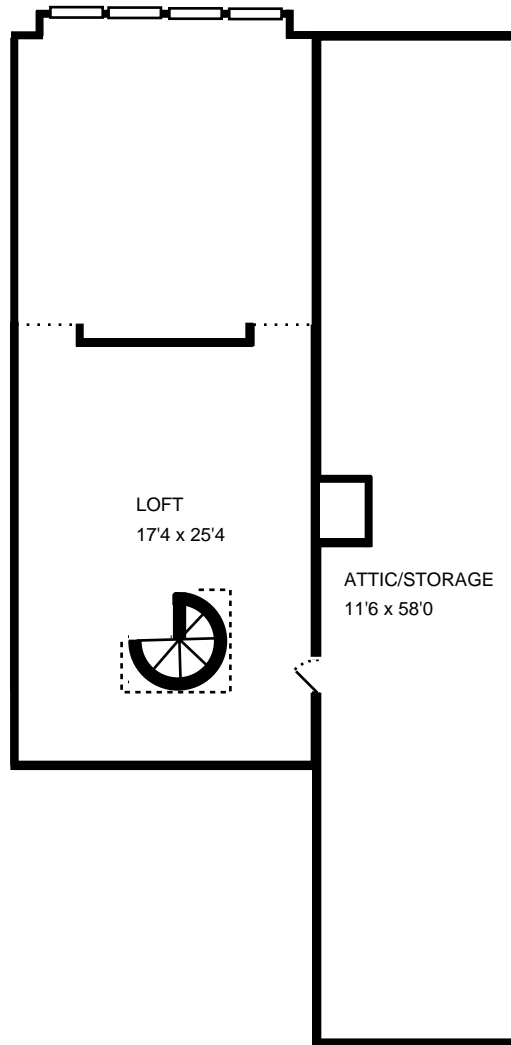

Property Address:  
3302 Kenny Ct  
Edgewater, MD 21037

Measure #13923403

Property Address:  
3302 Kenny Ct  
Edgewater, MD 21037

Measure #13923403

Total interior square footage on page: 2307 sf

The interior square footage listed is living space only and is not taxable square footage

Property Address:  
3302 Kenny Ct  
Edgewater, MD 21037

Measure #13923403