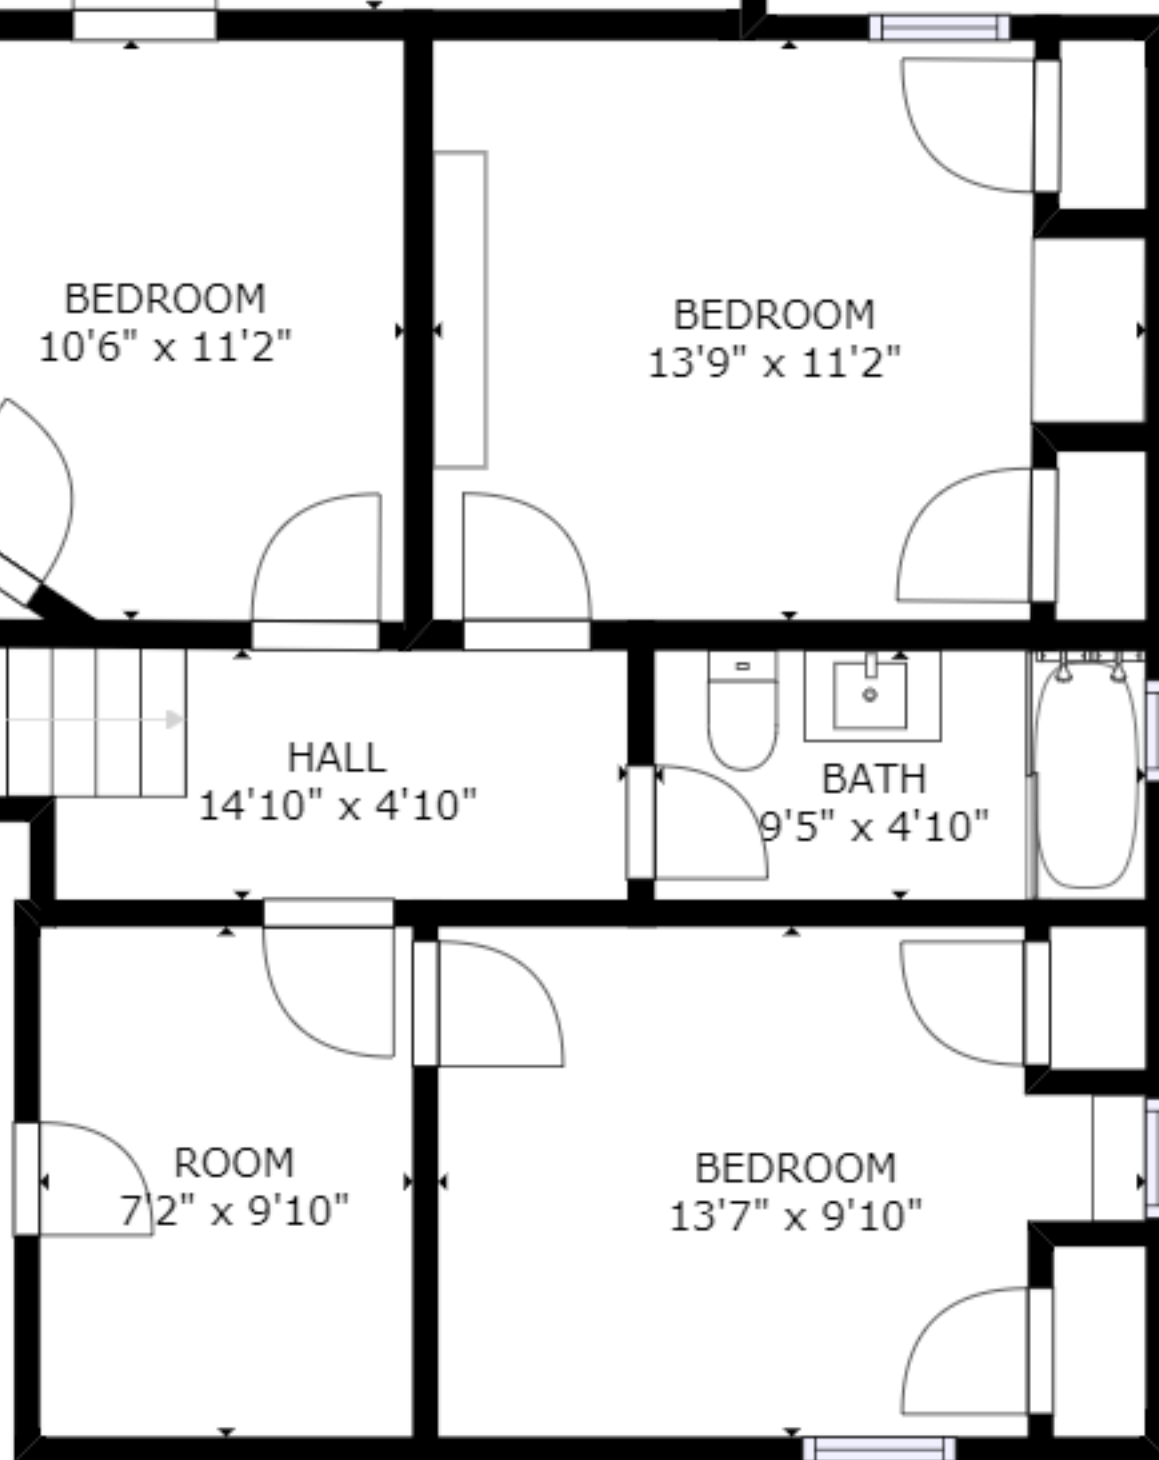

UPPER LEVEL

MAIN LEVEL

LOWER LEVEL

APARTMENT

GROSS INTERNAL AREA
 LOWER LEVEL: 514 sq ft, MAIN LEVEL: 1644 sq ft
 UPPER LEVEL: 1554 sq ft, APARTMENT: 569 sq ft
 TOTAL: 4281 sq ft
 SIZES AND DIMENSIONS ARE APPROXIMATE, ACTUAL MAY VARY.