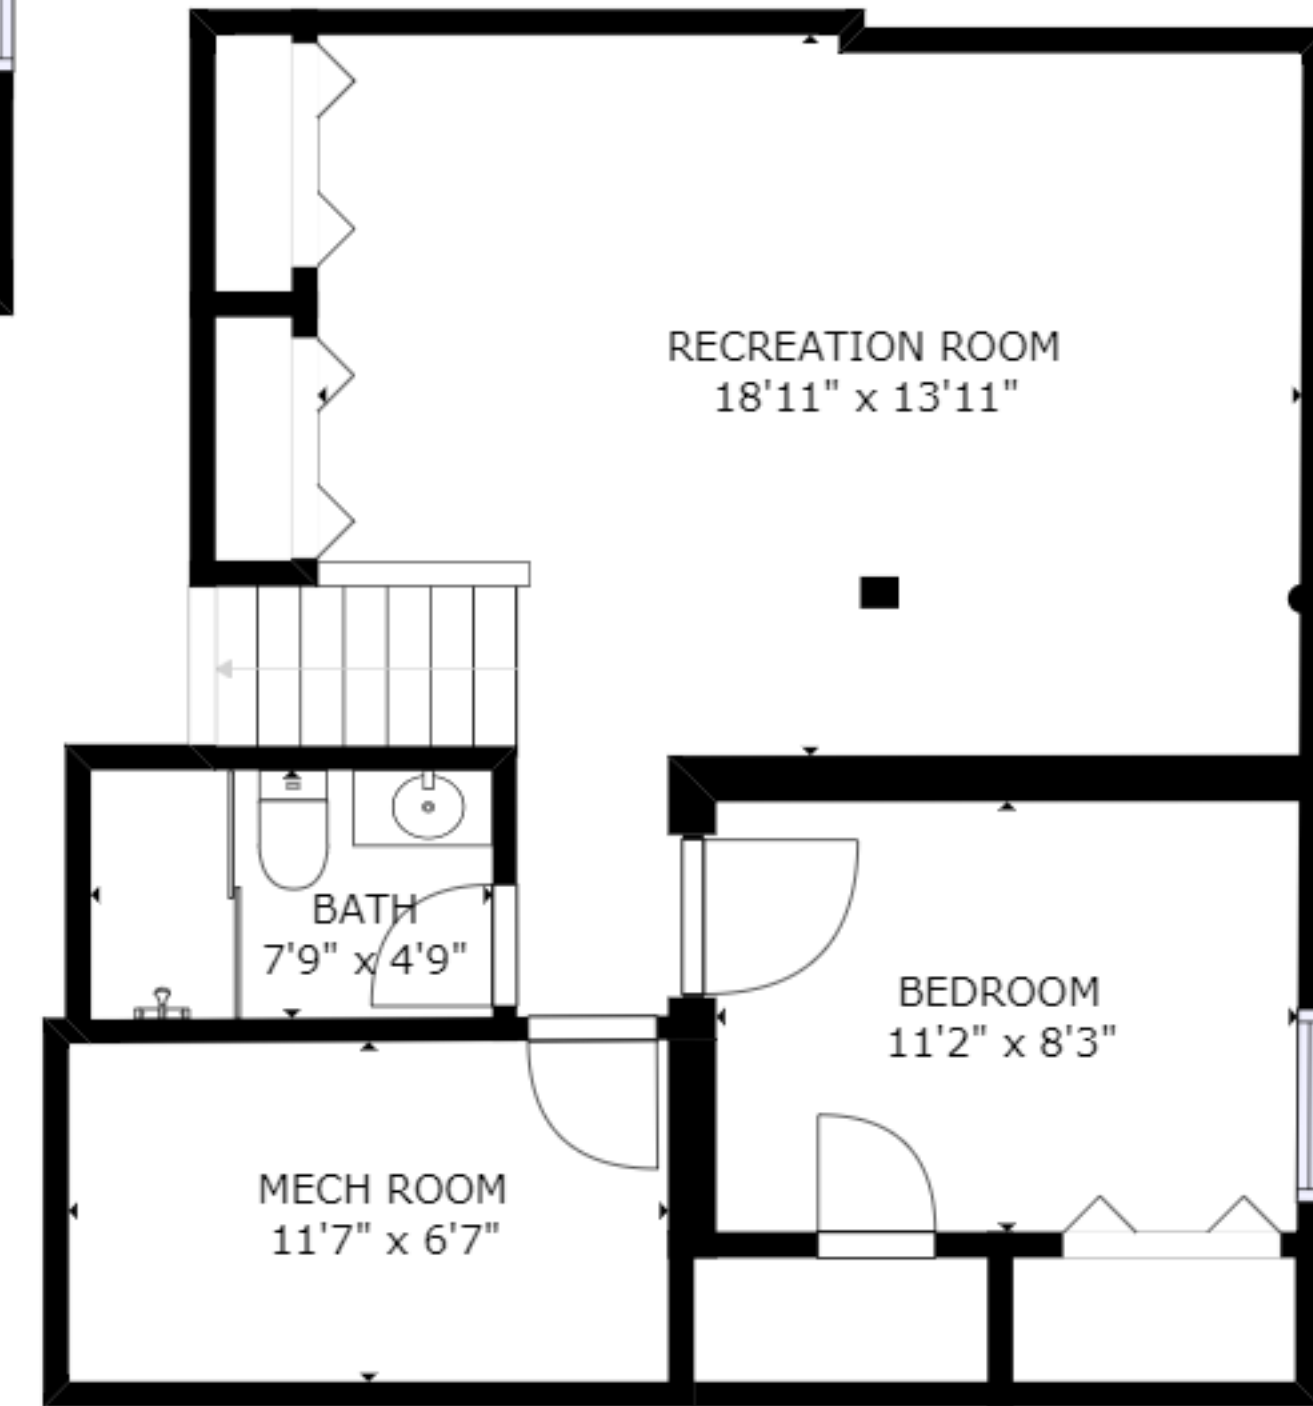

UPPER LEVEL

MAIN LEVEL

LOWER LEVEL

APARTMENT

GROSS INTERNAL AREA
 LOWER LEVEL: 514 sq ft, MAIN LEVEL: 1644 sq ft
 UPPER LEVEL: 1554 sq ft, APARTMENT: 569 sq ft
 TOTAL: 4281 sq ft
 SIZES AND DIMENSIONS ARE APPROXIMATE, ACTUAL MAY VARY.